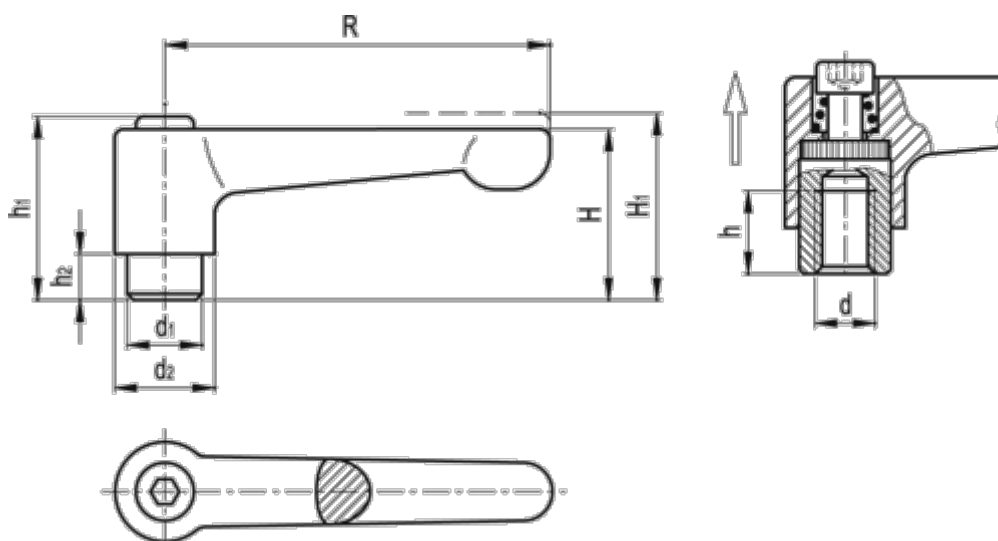

Article number: 20082498

Description: E+G Adjustable handle  
GN 302-78-M10-OS, orange

## Measures

d = M10

d1 = 16.0

d2 = 21.0

h = 14

H = 34.0

h1 = 36.0

H1 = 38.0

h2 = 8.0

R = 78

Weight (g) = 117